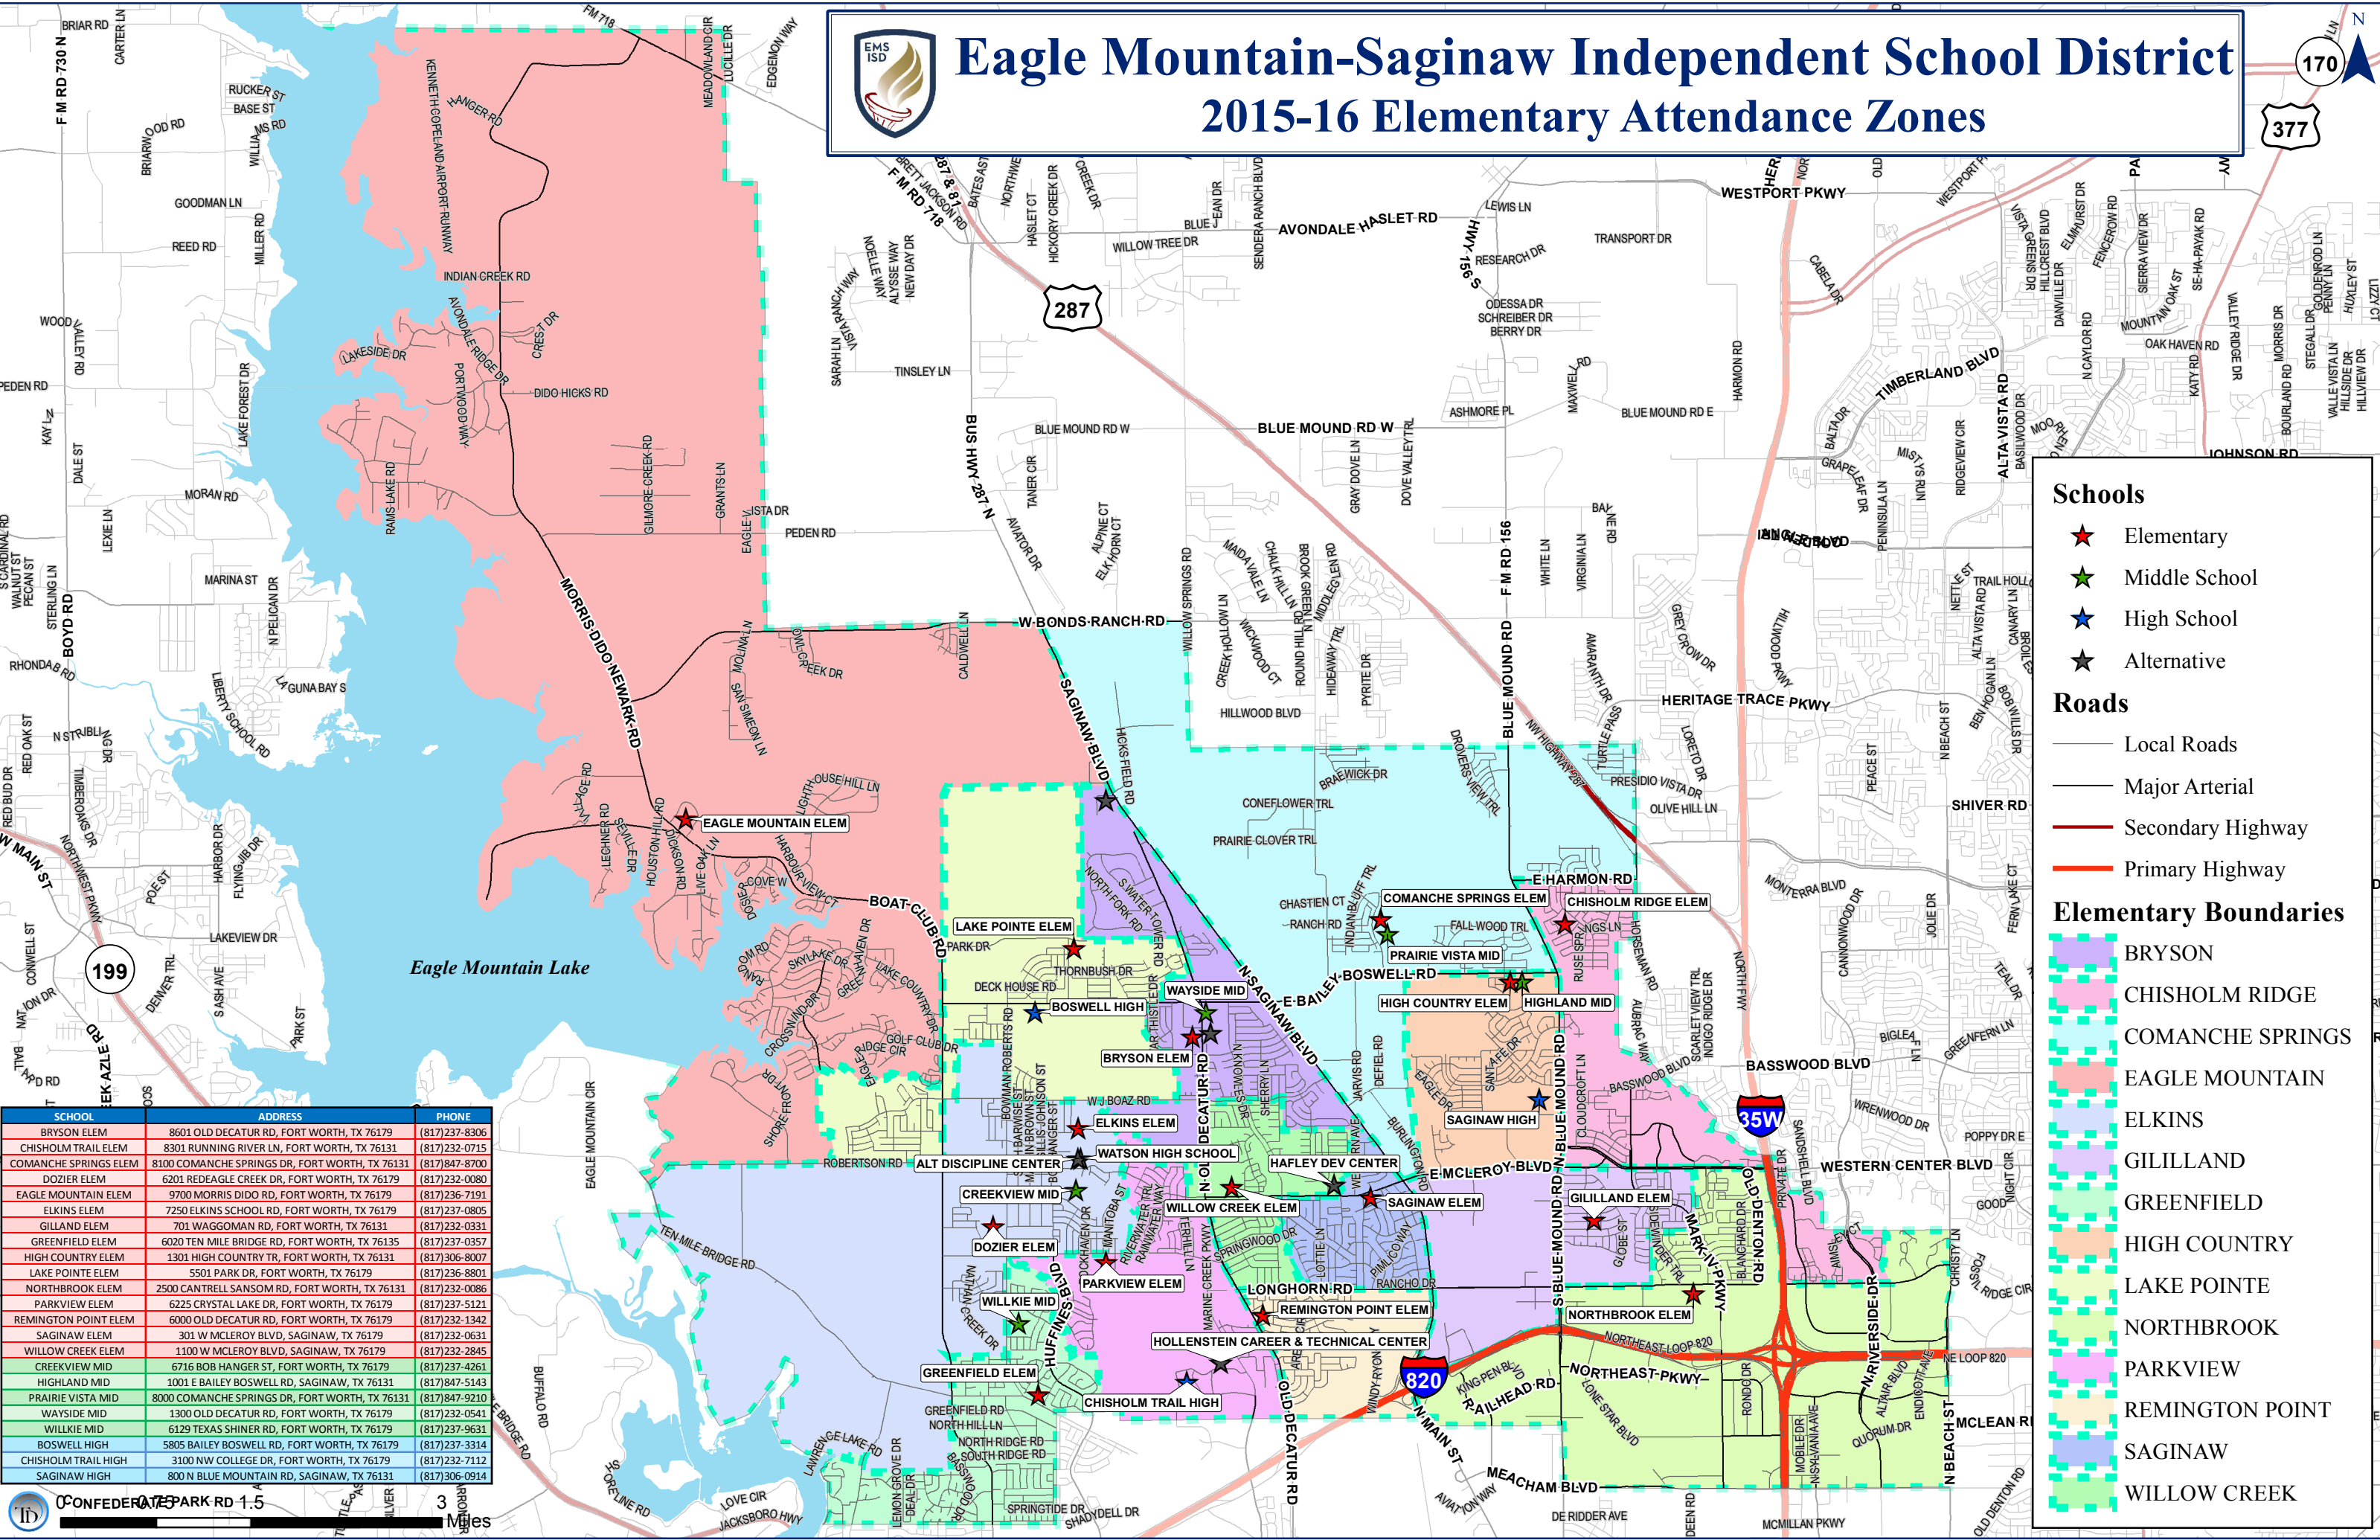

Eagle Mountain-Saginaw Independent School District

2015-16 Elementary Attendance Zones

- Schools**
- ★ Elementary
 - ★ Middle School
 - ★ High School
 - ★ Alternative

- Roads**
- Local Roads
 - Major Arterial
 - Secondary Highway
 - Primary Highway

- Elementary Boundaries**
- BRYSON
 - CHISHOLM RIDGE
 - COMANCHE SPRINGS
 - EAGLE MOUNTAIN
 - ELKINS
 - GILILLAND
 - GREENFIELD
 - HIGH COUNTRY
 - LAKE POINTE
 - NORTHBROOK
 - PARKVIEW
 - REMINGTON POINT
 - SAGINAW
 - WILLOW CREEK