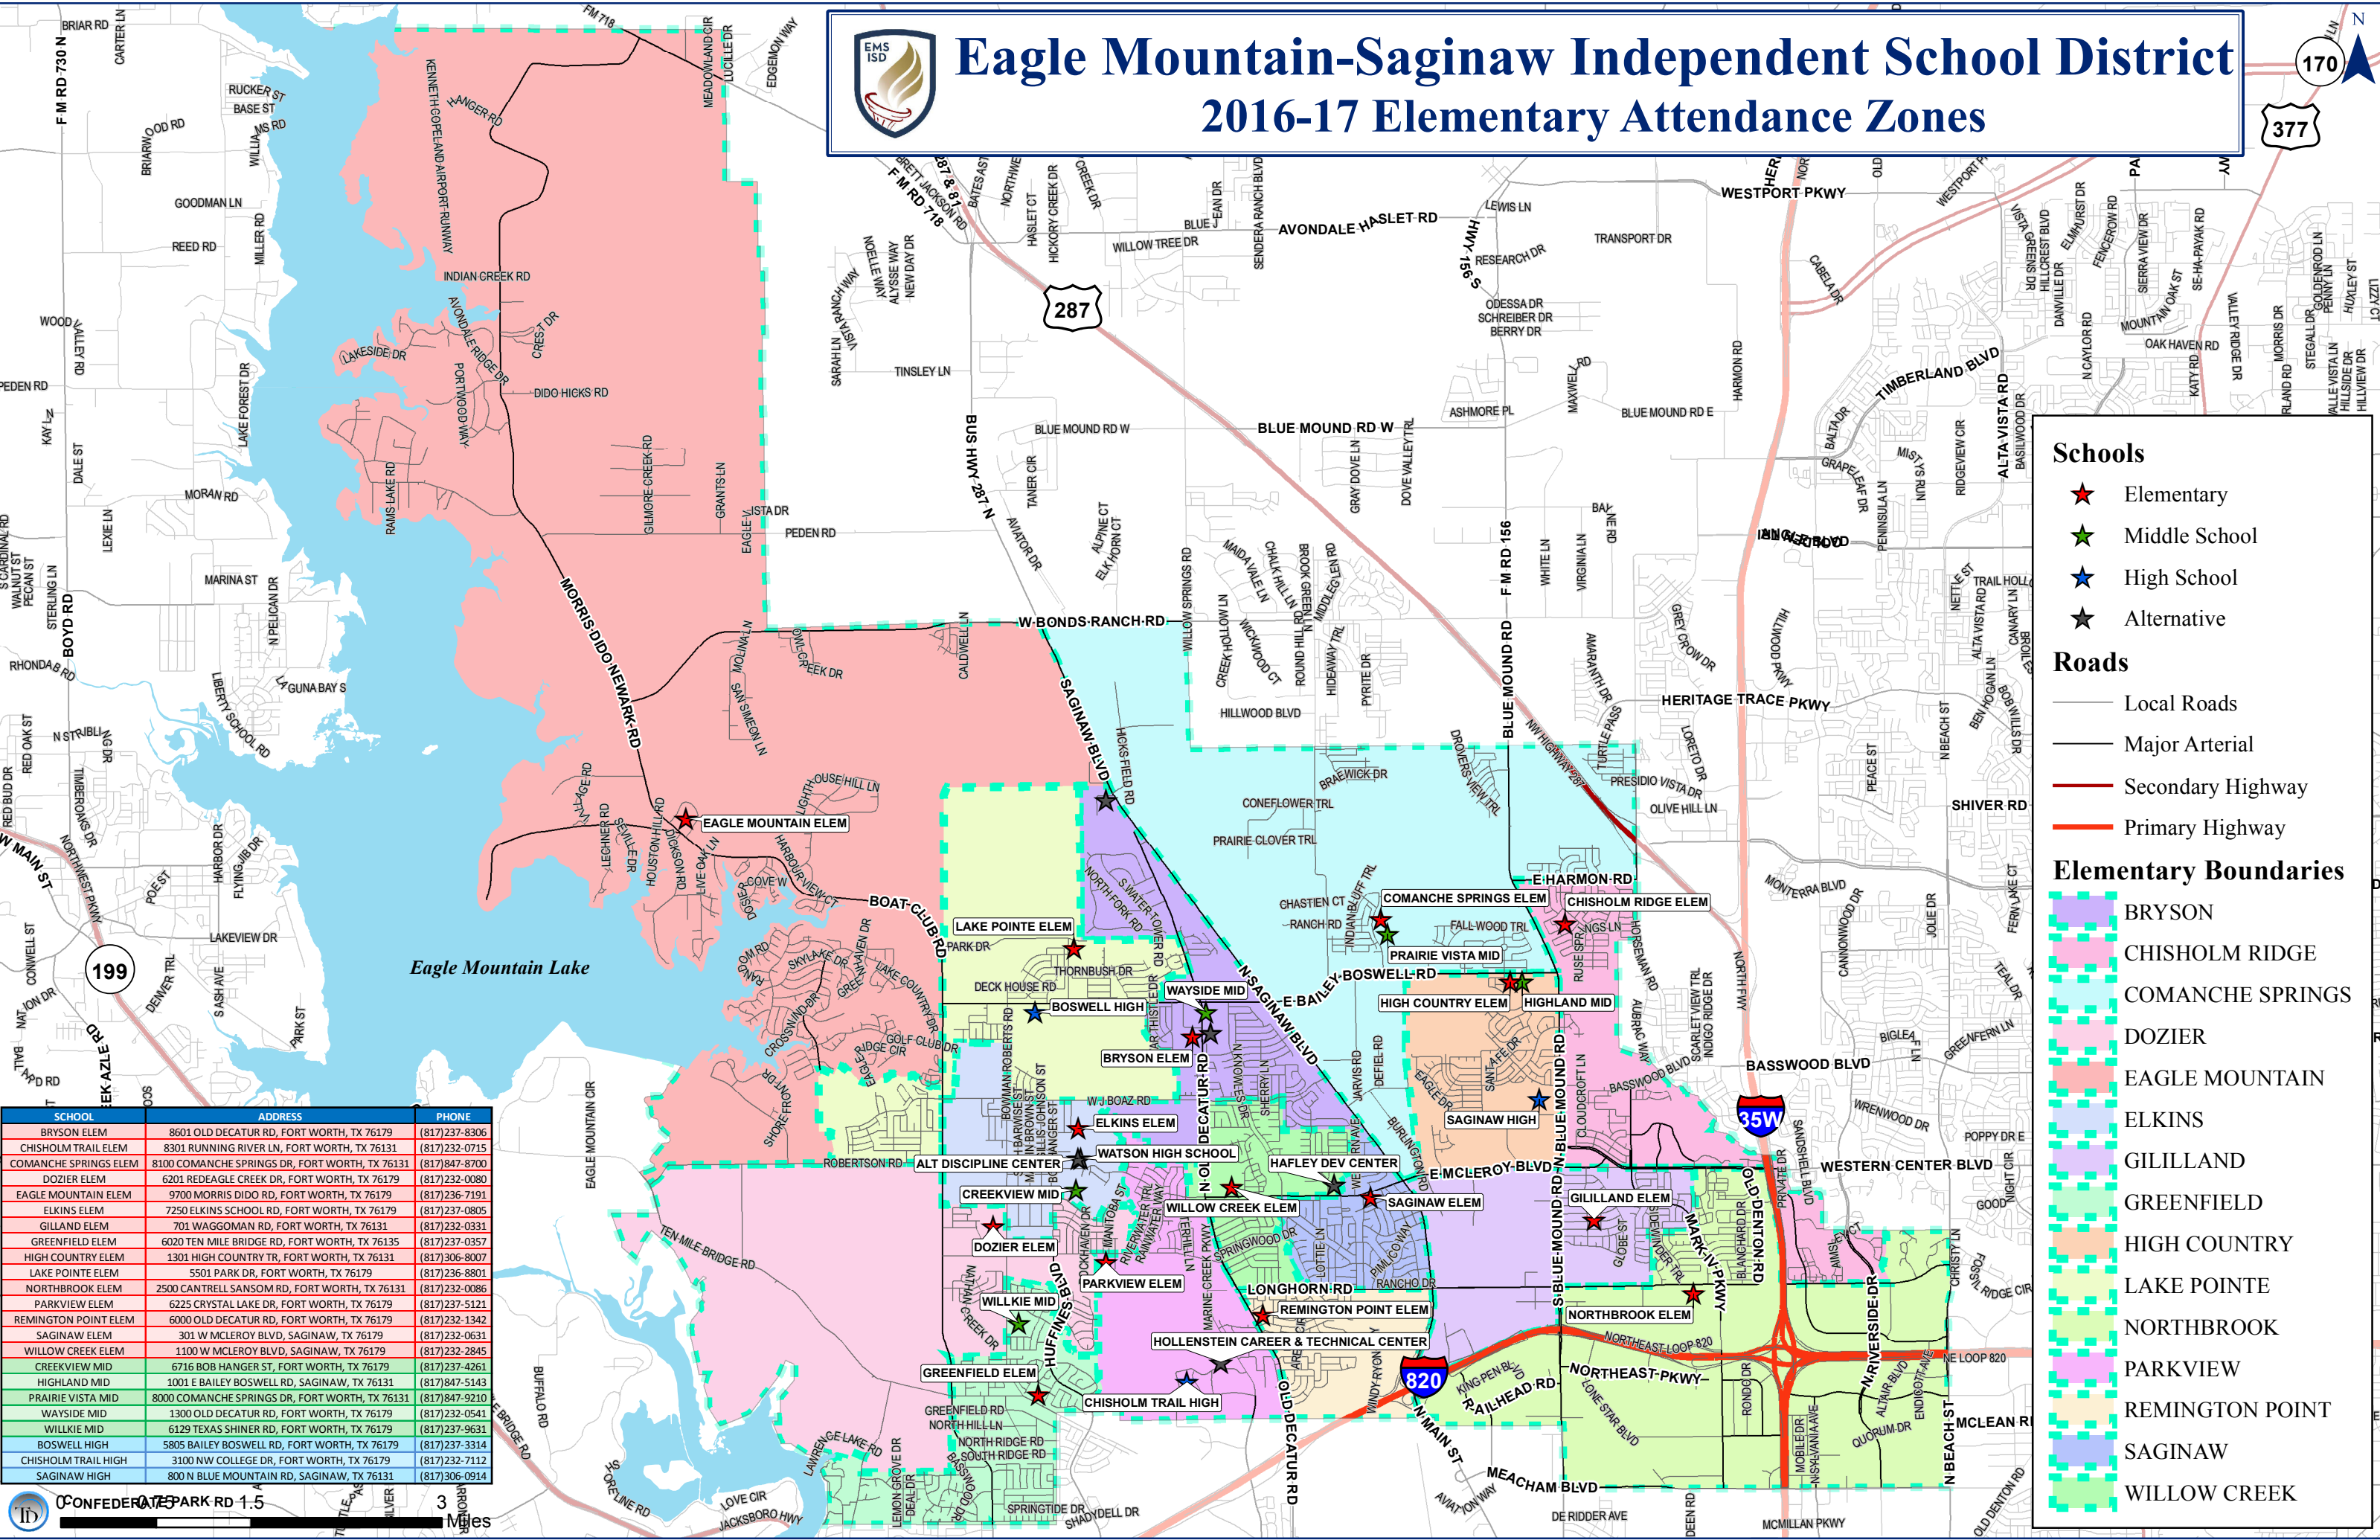

# Eagle Mountain-Saginaw Independent School District

## 2016-17 Elementary Attendance Zones

**Schools**

- ★ Elementary
- ★ Middle School
- ★ High School
- ★ Alternative

**Roads**

- Local Roads
- Major Arterial
- Secondary Highway
- Primary Highway

**Elementary Boundaries**

- BRYSON
- CHISHOLM RIDGE
- COMANCHE SPRINGS
- DOZIER
- EAGLE MOUNTAIN
- ELKINS
- GILILLAND
- GREENFIELD
- HIGH COUNTRY
- LAKE POINTE
- NORTHBROOK
- PARKVIEW
- REMINGTON POINT
- SAGINAW
- WILLOW CREEK