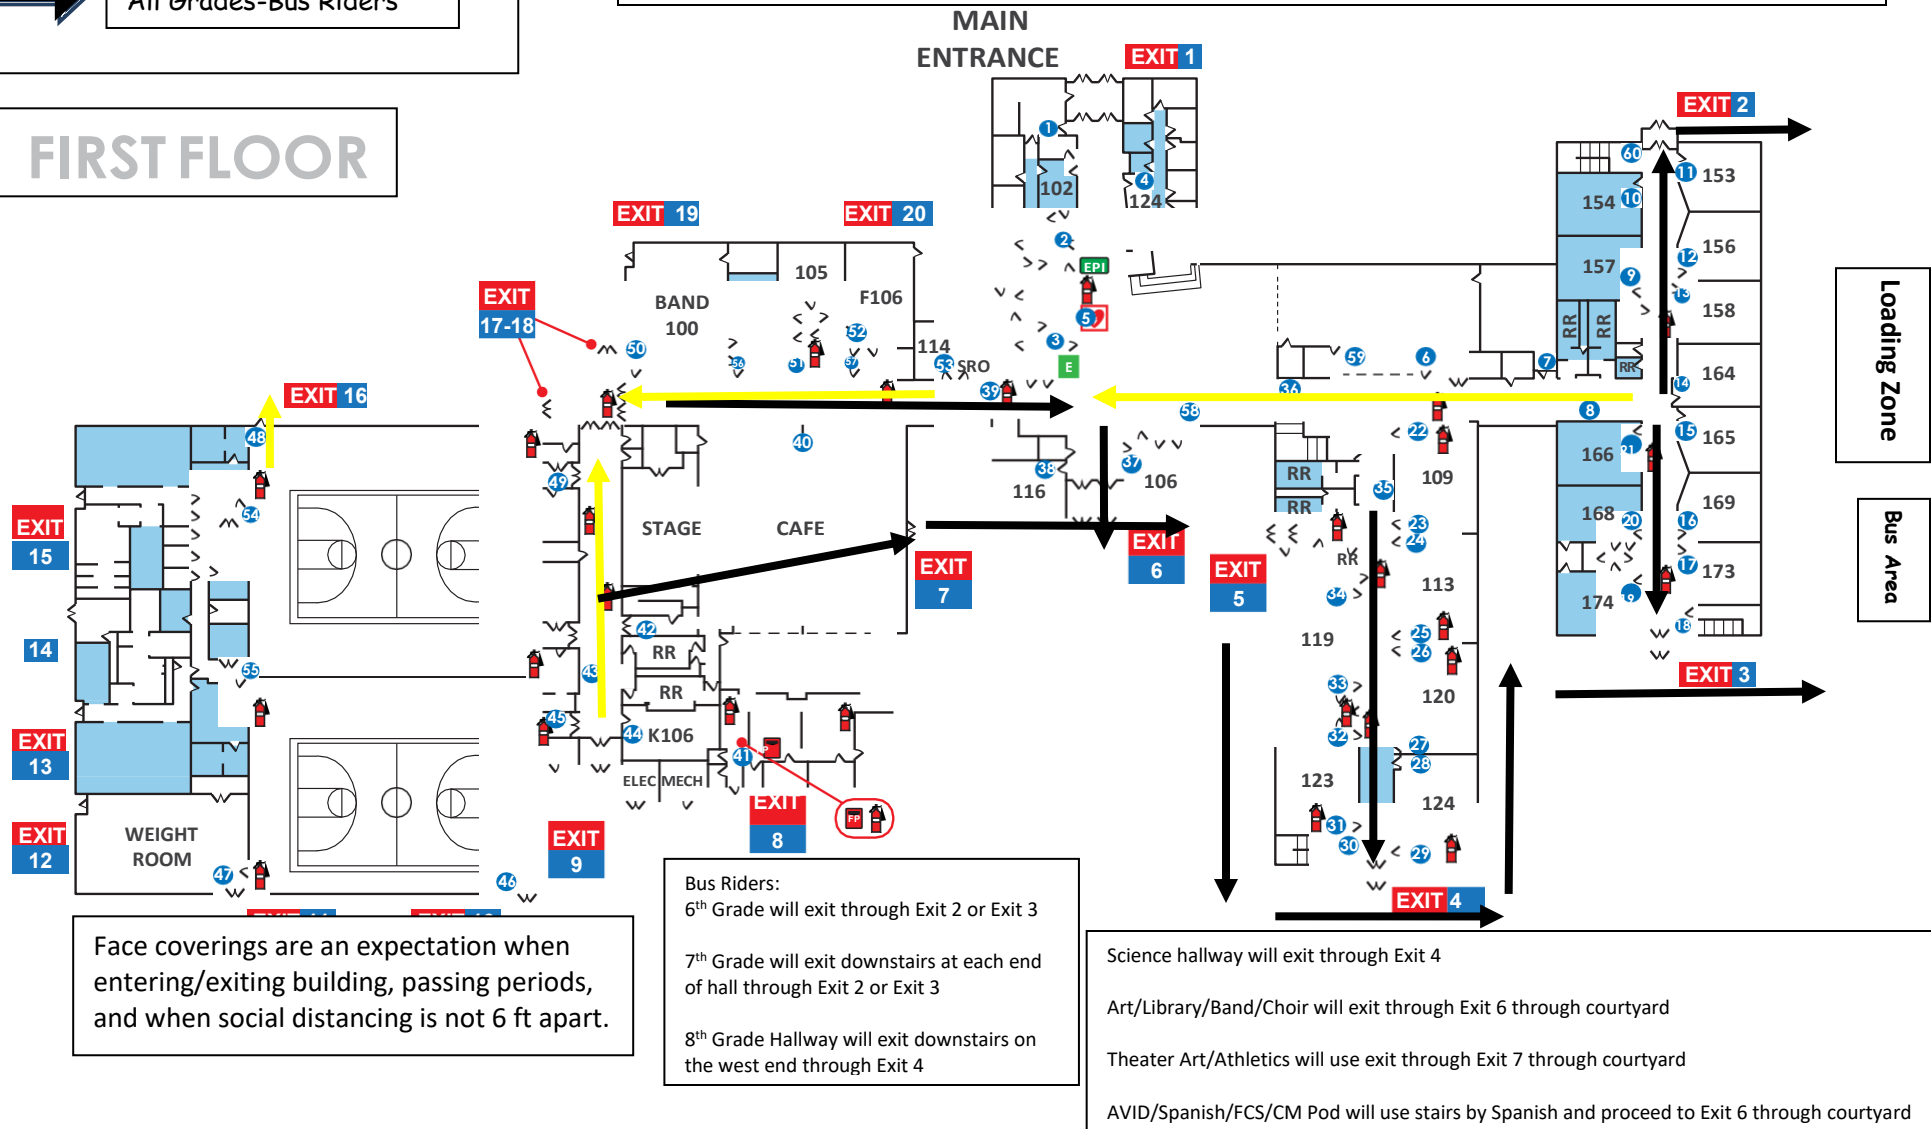

Marine Creek Middle School PM-Dismissal-First Floor 2020-2021

All Grades-Car Rider Walkers

All Grades-Bus Riders

Car riders/Walkers

- Will exit the building through (doors 17/18) or front entrance (door 1)
- Students will proceed to their ride, loading on curbside
- 6th Grade hallway will exit via main hallway
- 7th grade hallway will exit using stairs by cafeteria and proceed to exits 17/18 or 1
- 8th grade hallway will exit using stairs by library and proceed to exits 17/18 or 1
- Science hallway, Art/Library will exit using main hallway and proceed to exits 17/18 and 1

FIRST FLOOR

Face coverings are an expectation when entering/exiting building, passing periods, and when social distancing is not 6 ft apart.

Bus Riders:
6th Grade will exit through Exit 2 or Exit 3
7th Grade will exit downstairs at each end of hall through Exit 2 or Exit 3
8th Grade Hallway will exit downstairs on the west end through Exit 4

Science hallway will exit through Exit 4
Art/Library/Band/Choir will exit through Exit 6 through courtyard
Theater Art/Athletics will use exit through Exit 7 through courtyard
AVID/Spanish/FCS/CM Pod will use stairs by Spanish and proceed to Exit 6 through courtyard